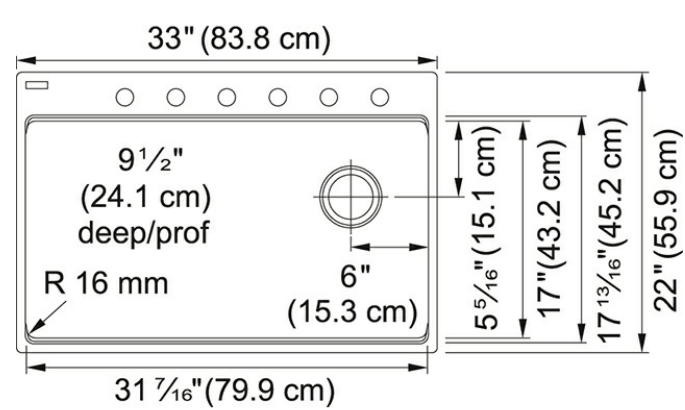

Technical Drawing